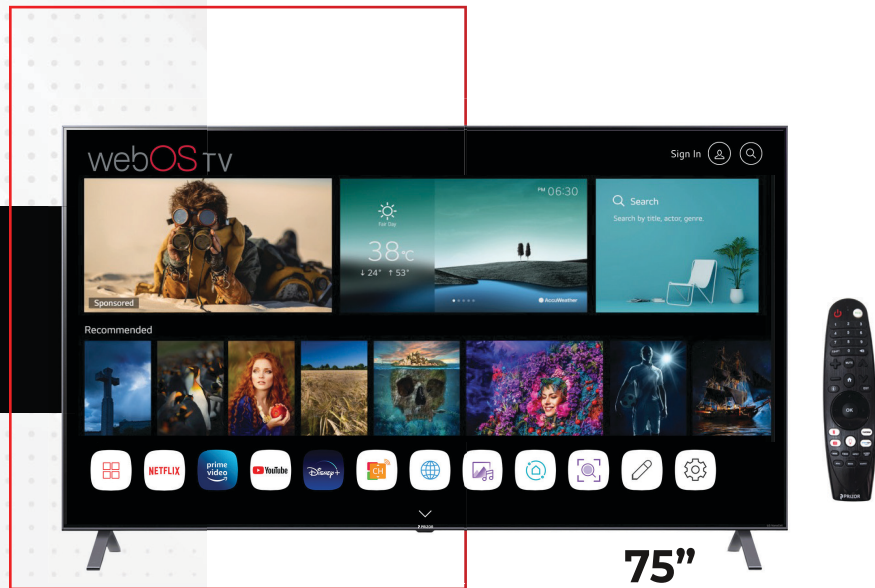

PRIZOR VIZTECH LIMITED

PZT4KFL-75FAS-WOS

75"

KEY FEATURES

- ◆ PRIZOR 4K SMART TV 75 INCH
- ◆ SUPPORTED APPS: NETFLIX, YOUTUBE, PRIME VIDEO, DISNEY+ HOTSTAR
- ◆ OPERATING SYSTEM: WEBOS
- ◆ CONNECTIVITY: 3 HDMI AND 2 USB PORTS
- ◆ SOUND: 10 WATTS SPEAKERS WITH DOLBY AUDIO AND DTS VIRTUAL X
- ◆ SIZE 75 INCH 191 CM
- ◆ ROM-8 GB & RAM – 1.5 GB
- ◆ 4K RESOLUTION SUPPORTED

webOS TV

1800-123-3699  www.prizor.in

SPECIFICATIONS

MODEL		PZT4KFL-75FAS-WOS
Screen Size		191 cm
Screen Type with resolution		UHD-3840*2160
Aspect Ratio		16:9
Contrast Ratio		20,00,000:1
Open Cell		AUO/ BOE/ Innolux..
Android Features		
Chipset		RTD2874SFA-GR
OS		Web OS
Main Board		RT2874.PC821 (T)
ROM/Flash		8GB
RAM/DDR 3		1.5GB
LAN		RJ-45
Wi-Fi		2.4 GHz & 5 GHz
Connectivity Features	Qty	
AV IN	1	RCA
Optical - out	1	Optical
USB	2	V-2.0
HDMI	3	Standard
EarPhone	Yes	3.5 mm socket
RF IN (Optional)	Yes	75 ohms
Wi-Fi (Dual band)	Yes	2.4GHz + 5.0GHz
LAN	Yes	RJ - 45
FEATURES		
Brightness		> 250 nits
Viewing Angle		178° (H) / 178° (V)
Response Time		8.0 msec
Sound O/p		2x10W(8Ω) THD+N<10% Audio Input: 1KHz @0.5Vrms
Speaker		30*70 - 8E/10W Box SPK
Preload Apps		Yes
Miracast		Yes
ThinQ AI		Yes